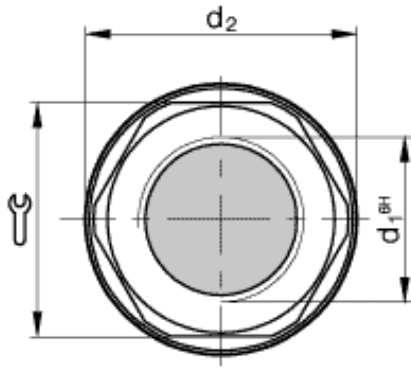

## Accessories: Mounting unit Mutter M12x1, PA6.6

PXKMMUTT

### Common Data

Version  
Usable with

Nut, plastic  
stainless steel sensors with  
thread M12x1

### Mechanical Data

Measurements WxHxD or Dia x D  
Material

SW17, h=6mm  
PA6.6

Datasheet number::

Definitions see general catalog.  
If not otherwise noted, ratings according to  
IEC 60947-5-2 (DIN EN60947-5-2)